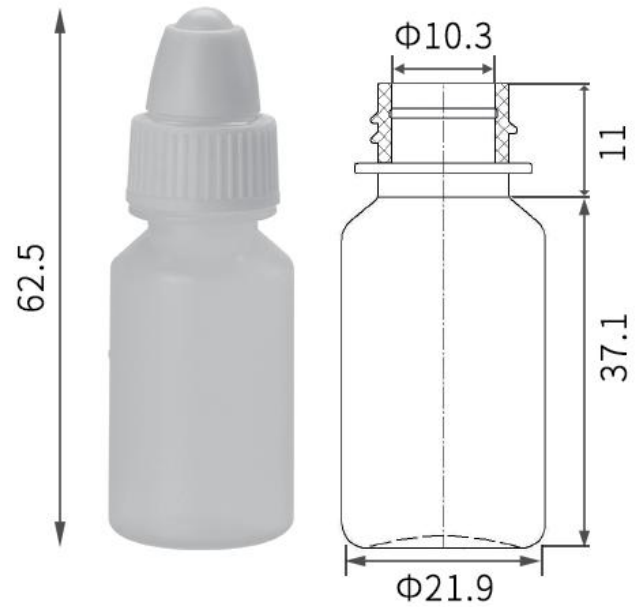

Screw Cap Dropper Bottle

*Measurements Expressed in millimeter (mm)

4ml/0.06oz

5ml/0.16oz

10ml/0.33oz

12ml/0.4oz

15ml/0.5oz

Material	Food grade LDPE material
Color	White/Translucent/Black or Customized
Capacity	4ml/5ml/10ml/12ml/15ml
Application Scope	Liquid medicine, Weak acid liquid, alkalescent liquid Great for solvents, light oils, paint, essence, saline, etc.