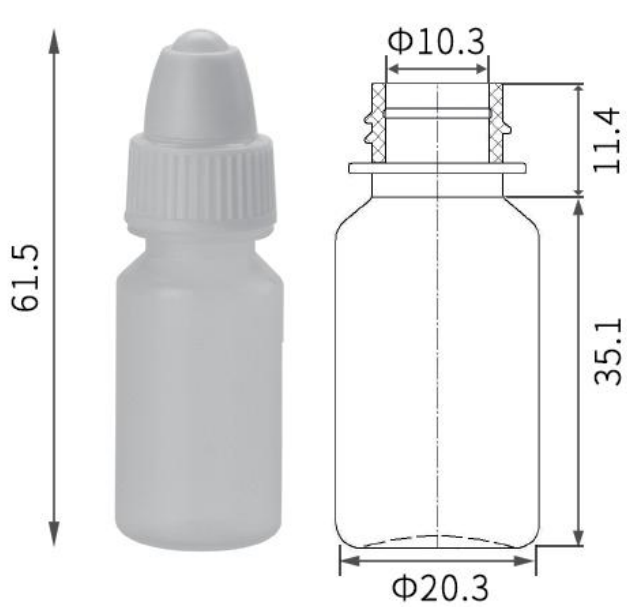

Screw Cap Dropper Bottle

*Measurements Expressed in millimeter (mm)

4ml/0.06oz

5ml/0.16oz

10ml/0.33oz

12ml/0.4oz

15ml/0.5oz

Material	Food grade LDPE material
Color	White/Translucent/Black or Customized
Capacity	4ml/5ml/10ml/12ml/15ml
Application Scope	Liquid medicine, Weak acid liquid, alkalescent liquid Great for solvents, light oils, paint, essence, saline, etc.