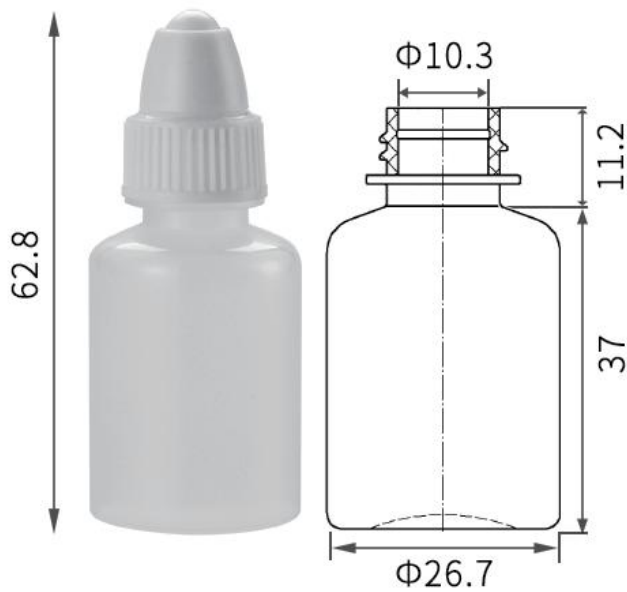

Screw Cap Dropper Bottle

*Measurements Expressed in millimeter (mm)

4ml/0.06oz

5ml/0.16oz

10ml/0.33oz

12ml/0.4oz

15ml/0.5oz

Material	Food grade LDPE material
Color	White/Translucent/Black or Customized
Capacity	4ml/5ml/10ml/12ml/15ml
Application Scope	Liquid medicine, Weak acid liquid, alkalescent liquid Great for solvents, light oils, paint, essence, saline, etc.