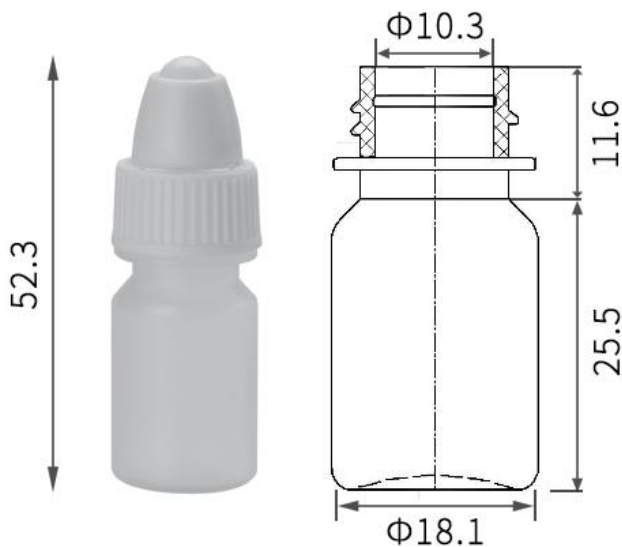

Screw Cap Dropper Bottle

*Measurements Expressed in millimeter (mm)

4ml/0.06oz

5ml/0.16oz

10ml/0.33oz

12ml/0.4oz

15ml/0.5oz

Material	Food grade LDPE material
Color	White/Translucent/Black or Customized
Capacity	4ml/5ml/10ml/12ml/15ml
Application Scope	Liquid medicine, Weak acid liquid, alkalescent liquid Great for solvents, light oils, paint, essence, saline, etc.