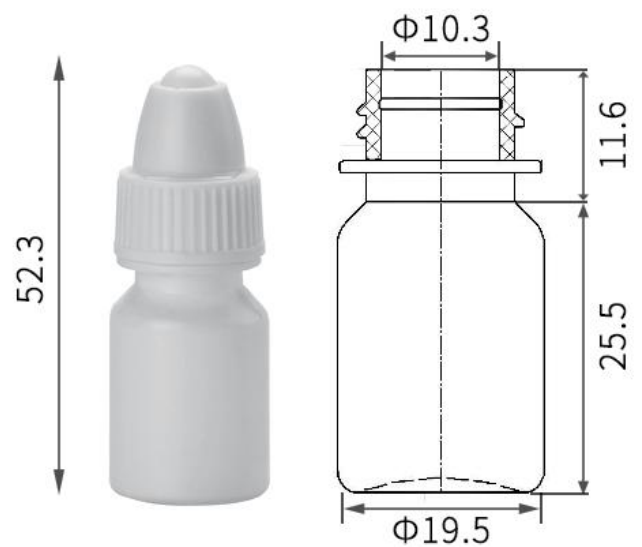

Screw Cap Dropper Bottle

*Measurements Expressed in millimeter (mm)

4ml/0.06oz

5ml/0.16oz

10ml/0.33oz

12ml/0.4oz

15ml/0.5oz

Material	Food grade LDPE material
Color	White/Translucent/Black or Customized
Capacity	4ml/5ml/10ml/12ml/15ml
Application Scope	Liquid medicine, Weak acid liquid, alkalescent liquid Great for solvents, light oils, paint, essence, saline, etc.