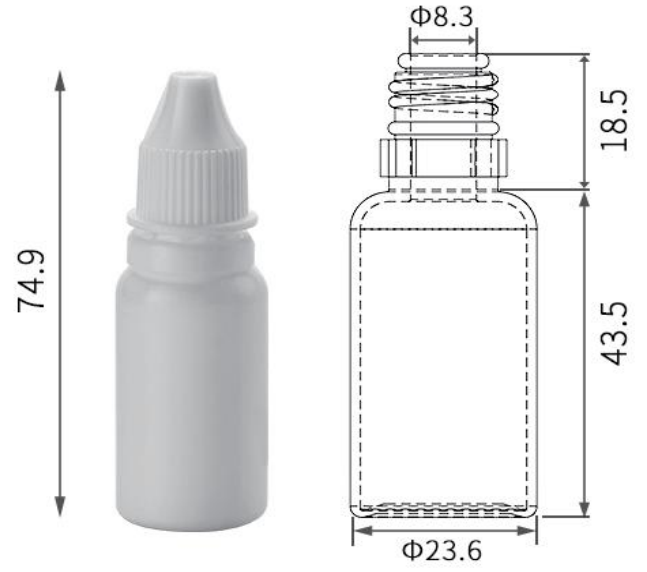

# Tamperproof Cap Dropper Bottle

\*Measurements Expressed in millimeter (mm)

2ml/0.067oz

5ml/0.169oz

10ml/0.338oz

15ml/0.5oz

20ml/0.67oz

30ml/1oz

50ml/1.69oz

60ml/2oz

10ml/0.338oz

Material	Food grade LDPE material
Color	White/Translucent/Black or Customized
Capacity	2ml/5ml/10ml/15ml/20ml/30ml/50ml/60ml/120ml
Application Scope	Liquid medicine, Weak acid liquid, alkalescent liquid Great for solvents, light oils, paint, essence, saline, etc.