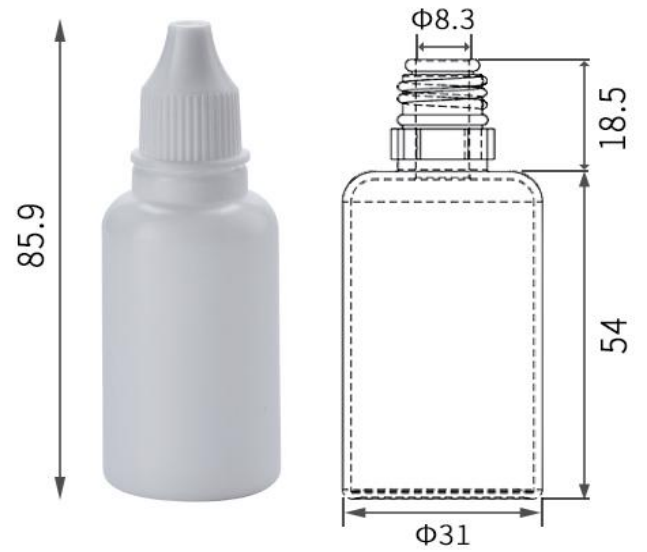

# Tamperproof Cap Dropper Bottle

\*Measurements Expressed in millimeter (mm)

2ml/0.067oz

5ml/0.169oz

10ml/0.338oz

15ml/0.5oz

20ml/0.67oz

30ml/1oz

50ml/1.69oz

60ml/2oz

10ml/0.338oz

Material	Food grade LDPE material
Color	White/Translucent/Black or Customized
Capacity	2ml/5ml/10ml/15ml/20ml/30ml/50ml/60ml/120ml
Application Scope	Liquid medicine, Weak acid liquid, alkalescent liquid Great for solvents, light oils, paint, essence, saline, etc.