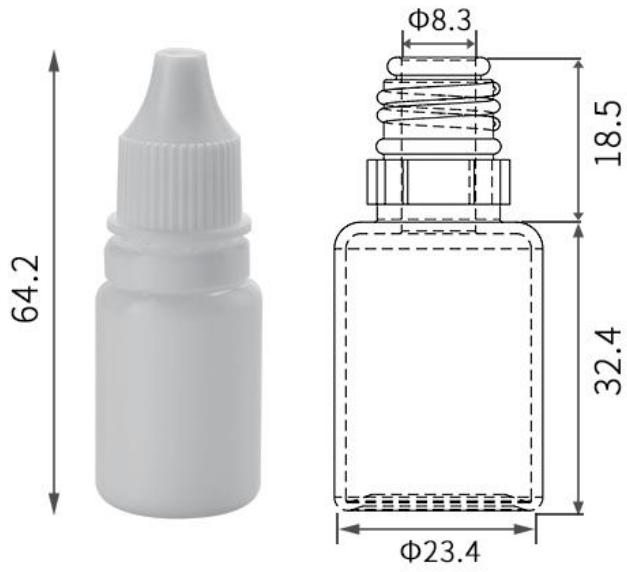

# Tamperproof Cap Dropper Bottle

\*Measurements Expressed in millimeter (mm)

2ml/0.067oz

5ml/0.169oz

10ml/0.338oz

15ml/0.5oz

20ml/0.67oz

30ml/1oz

50ml/1.69oz

60ml/2oz

10ml/0.338oz

Material	Food grade LDPE material
Color	White/Translucent/Black or Customized
Capacity	2ml/5ml/10ml/15ml/20ml/30ml/50ml/60ml/120ml
Application Scope	Liquid medicine, Weak acid liquid, alkalescent liquid Great for solvents, light oils, paint, essence, saline, etc.