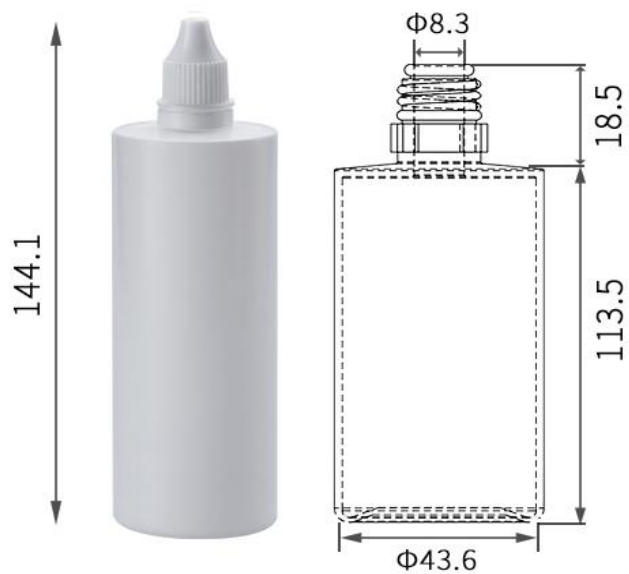

# Tamperproof Cap Dropper Bottle

\*Measurements Expressed in millimeter (mm)

2ml/0.067oz

5ml/0.169oz

10ml/0.338oz

15ml/0.5oz

20ml/0.67oz

30ml/1oz

50ml/1.69oz

60ml/2oz

10ml/0.338oz

Material	Food grade LDPE material
Color	White/Translucent/Black or Customized
Capacity	2ml/5ml/10ml/15ml/20ml/30ml/50ml/60ml/120ml
Application Scope	Liquid medicine, Weak acid liquid, alkalescent liquid Great for solvents, light oils, paint, essence, saline, etc.