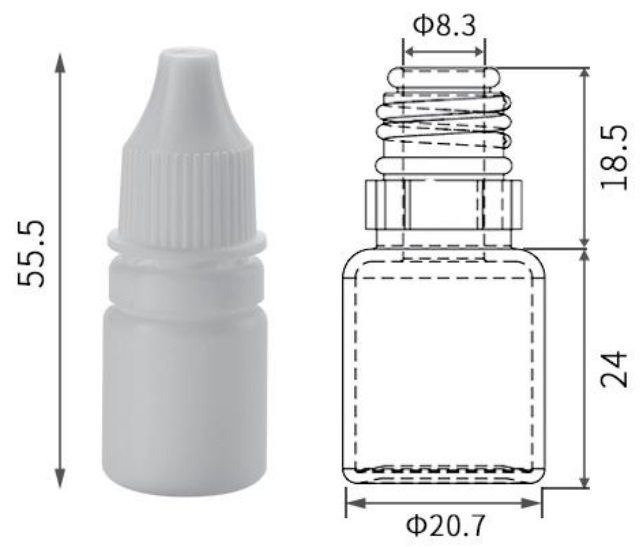

# Tamperproof Cap Dropper Bottle

\*Measurements Expressed in millimeter (mm)

2ml/0.067oz

5ml/0.169oz

10ml/0.338oz

15ml/0.5oz

20ml/0.67oz

30ml/1oz

50ml/1.69oz

60ml/2oz

10ml/0.338oz

Material	Food grade LDPE material
Color	White/Translucent/Black or Customized
Capacity	2ml/5ml/10ml/15ml/20ml/30ml/50ml/60ml/120ml
Application Scope	Liquid medicine, Weak acid liquid, alkalescent liquid Great for solvents, light oils, paint, essence, saline, etc.