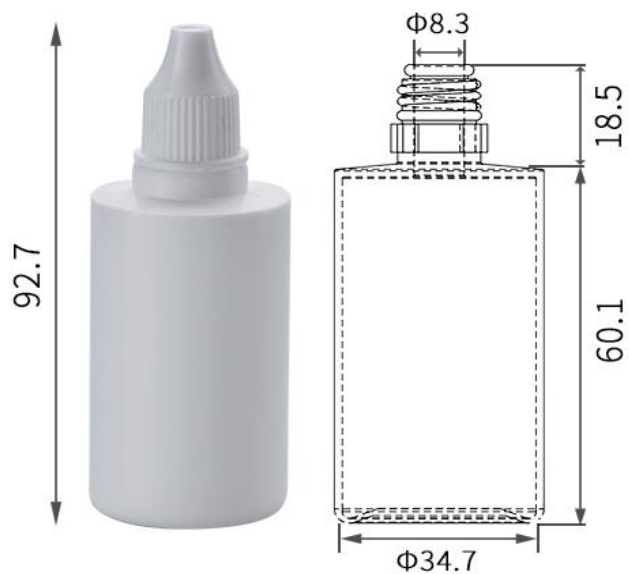

# Tamperproof Cap Dropper Bottle

\*Measurements Expressed in millimeter (mm)

2ml/0.067oz

5ml/0.169oz

10ml/0.338oz

15ml/0.5oz

20ml/0.67oz

30ml/1oz

50ml/1.69oz

60ml/2oz

10ml/0.338oz

Material	Food grade LDPE material
Color	White/Translucent/Black or Customized
Capacity	2ml/5ml/10ml/15ml/20ml/30ml/50ml/60ml/120ml
Application Scope	Liquid medicine, Weak acid liquid, alkalescent liquid Great for solvents, light oils, paint, essence, saline, etc.