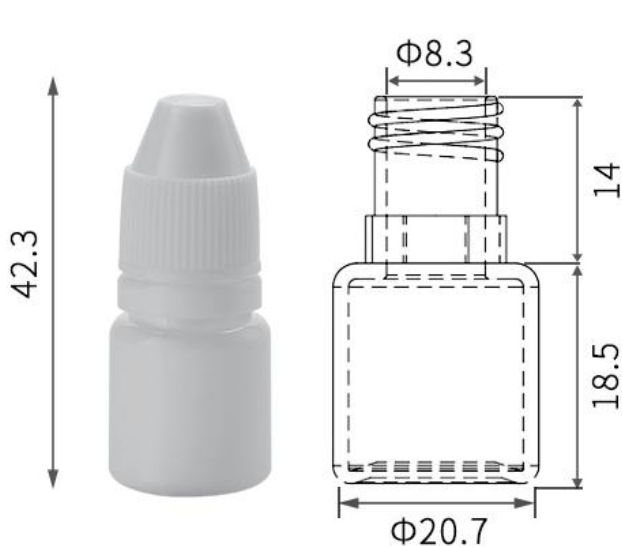

# Tamperproof Cap Dropper Bottle

\*Measurements Expressed in millimeter (mm)

2ml/0.067oz

5ml/0.169oz

10ml/0.338oz

15ml/0.5oz

20ml/0.67oz

30ml/1oz

50ml/1.69oz

60ml/2oz

10ml/0.338oz

Material	Food grade LDPE material
Color	White/Translucent/Black or Customized
Capacity	2ml/5ml/10ml/15ml/20ml/30ml/50ml/60ml/120ml
Application Scope	Liquid medicine, Weak acid liquid, alkalescent liquid Great for solvents, light oils, paint, essence, saline, etc.