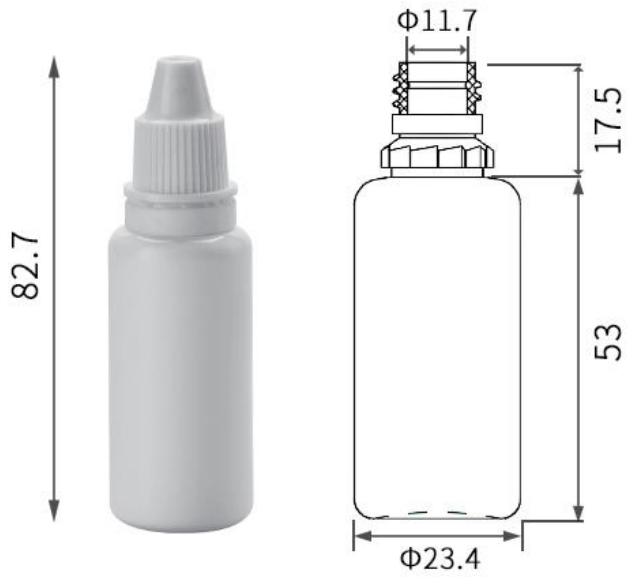

# Tamperproof Cap Dropper Bottle

\*Measurements Expressed in millimeter (mm)

2ml/0.067oz

5ml/0.169oz

10ml/0.338oz

15ml/0.5oz

20ml/0.67oz

30ml/1oz

50ml/1.69oz

60ml/2oz

10ml/0.338oz

Material	Food grade LDPE material
Color	White/Translucent/Black or Customized
Capacity	2ml/5ml/10ml/15ml/20ml/30ml/50ml/60ml/120ml
Application Scope	Liquid medicine, Weak acid liquid, alkalescent liquid Great for solvents, light oils, paint, essence, saline, etc.