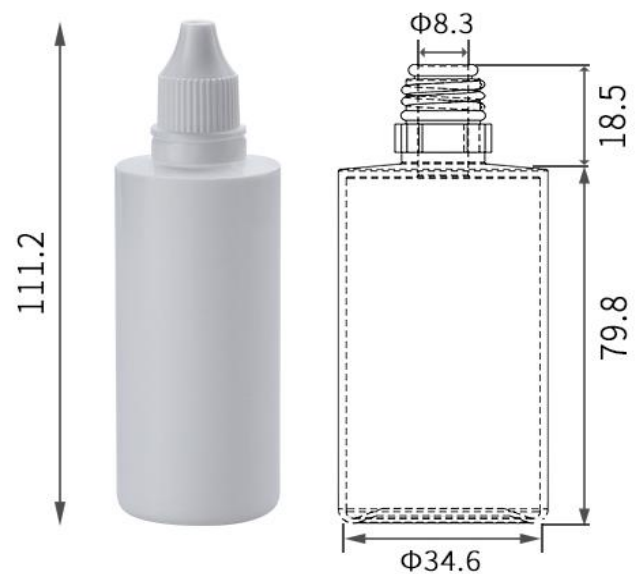

# Tamperproof Cap Dropper Bottle

\*Measurements Expressed in millimeter (mm)

2ml/0.067oz

5ml/0.169oz

10ml/0.338oz

15ml/0.5oz

20ml/0.67oz

30ml/1oz

50ml/1.69oz

60ml/2oz

10ml/0.338oz

Material	Food grade LDPE material
Color	White/Translucent/Black or Customized
Capacity	2ml/5ml/10ml/15ml/20ml/30ml/50ml/60ml/120ml
Application Scope	Liquid medicine, Weak acid liquid, alkalescent liquid Great for solvents, light oils, paint, essence, saline, etc.